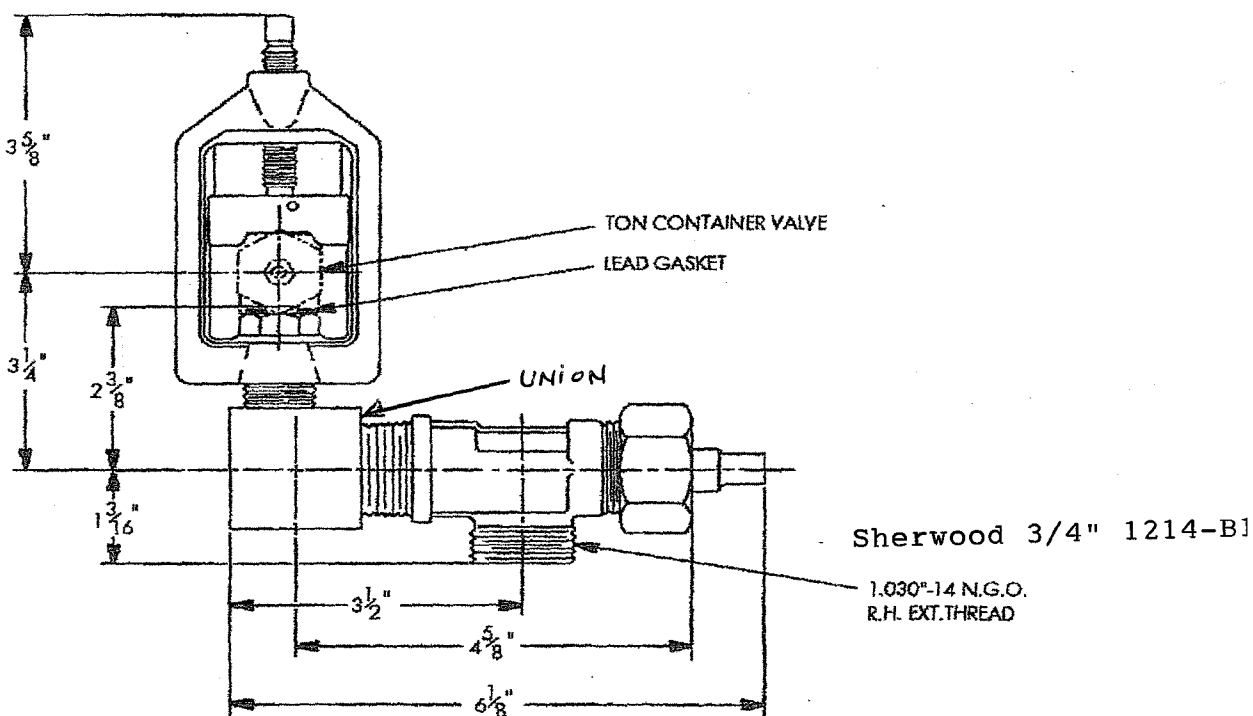

CHEMTECH INTERNATIONAL INC.

P.O. BOX 951
MEDIA, PA 19063, U.S.A.
TEL. 610-566-7177 FAX. 610-566-9198
www.chemtech-usa.com

AUXILIARY TON CONTAINER VALVE

Part No. U28262

This valve assembly includes one (1) Captive Yoke, none (1) SHERWOOD 3/4" Chlorine Ton Container Valve, Type 1214-B1, One (1) Union

Auxiliary Ton Container Valve U-28262

Ton Container Header Valve

* Use two wrenches on all union connections. Wrench on tubing nut must be held stationary while valve nut is turned.

CHEMTECH INTERNATIONAL INC.