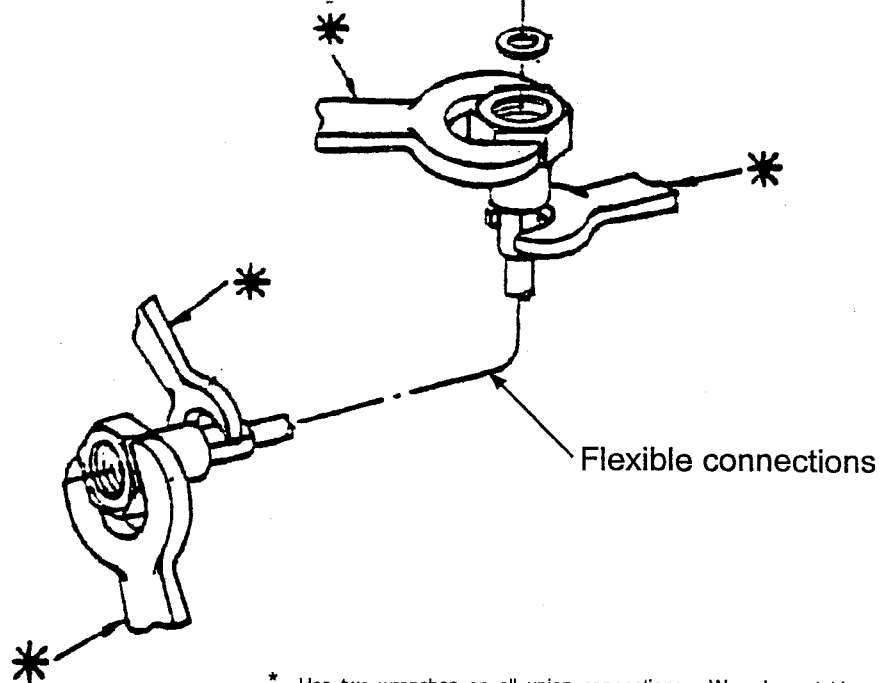

Auxiliary Ton Container Valve U-28262

Ton Container Header Valve

* Use two wrenches on all union connections. Wrench on tubing nut must be held stationary while valve nut is turned.

CHEMTECH INTERNATIONAL INC.